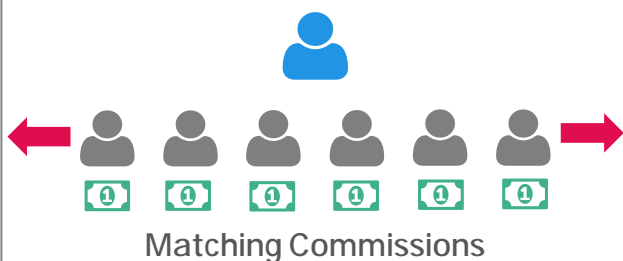

What a JIFU Member sees:

<b>\$155</b> Avg/Night	Public Price: \$904
	Savings: \$377
<b>Total with Tax: \$527</b>	
<a href="#">Select Room</a>	

## Let's make some money by sharing savings!

Start by earning \$25 To \$285 with each "First Order"

Grow your team & earn up to \$250,000 per week

Up To **65%** Payout

Earn up to 60% by Helping Your Team Earn More

Earn Even More Bonuses As Your Business Grows

Jetsetter Bonus  
Leaders Bonus Pools    Travel Rewards

**Nobody Pays Higher Affiliate Commissions...It's Not Even Close!**

Get Started Now:

Enrollment Fee	\$250
Buddy Passes	25
Travel Rewards (one time)	2,000
1 <sup>st</sup> Order Bonus	20%
Matching Bonus	0
Monthly Fee	\$50
Monthly Travel Rewards	500